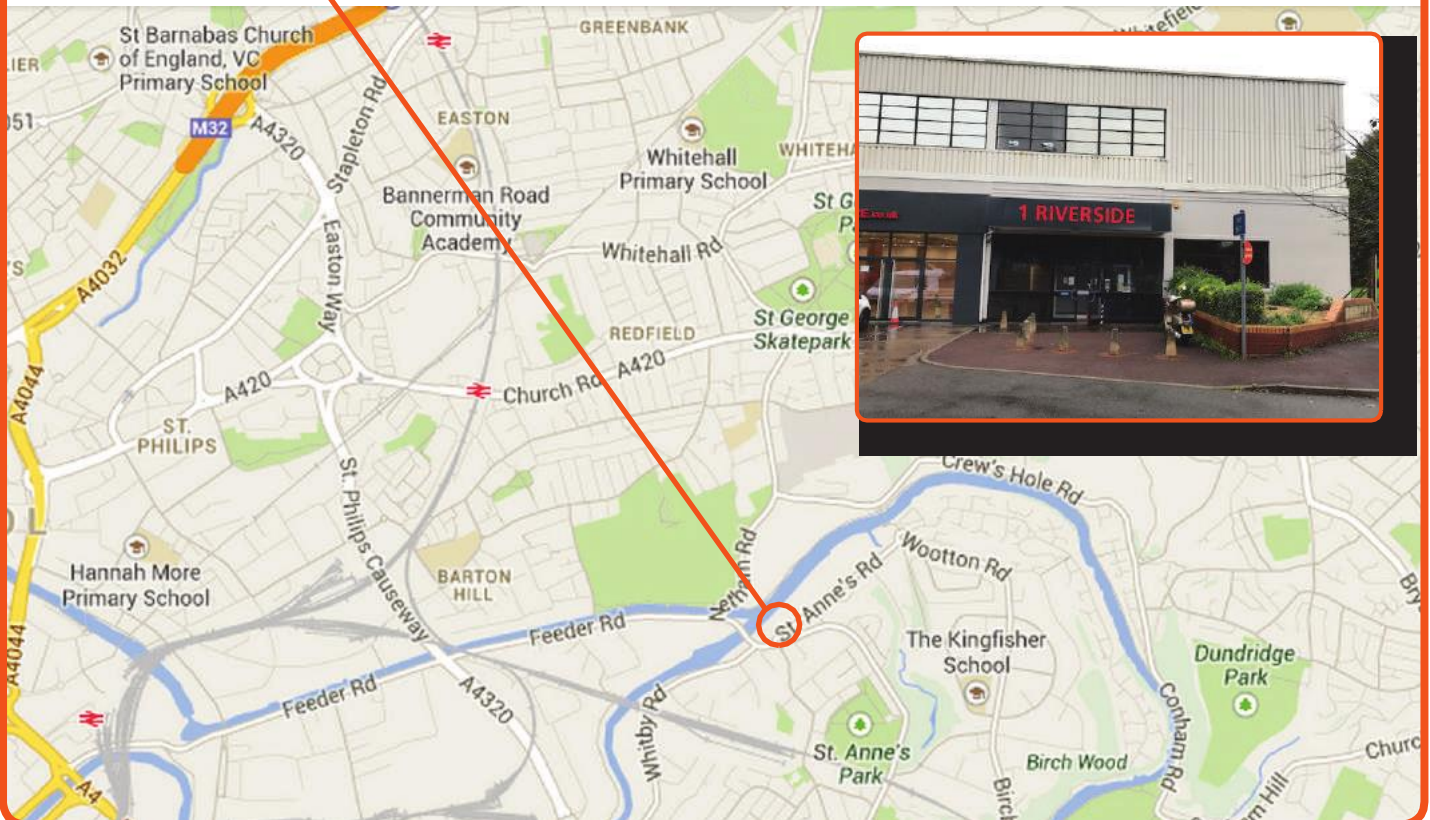

Scan to see us on google maps

Map and Directions to our Bristol (St Annes) Training Centre

The Training Societi Ltd
Unit 1 Riverside Business Park
St Annes
Bristol
BS4 4ED

Scan this code to go straight to Google map on your device.

1. 1 Head southwest on M32
2. 2 Continue onto Newfoundland Circus/A4032
   Continue to follow A4032
3. 3 Slight left onto Temple Way/A4044
   Continue to follow A4044
4. 4 At the roundabout, take the 2nd exit onto Temple Gate/A4
5. 5 Slight left onto Cattle Market Rd
6. 6 Continue onto Feeder Rd
7. 7 Turn left onto St. Anne's Rd
8. 8 Entrance to Riverside Business Park is immediately on the left.

WE ARE HERE

0117 971 1892

info@trainingsocieti.co.uk

<https://trainingsocieti.co.uk>